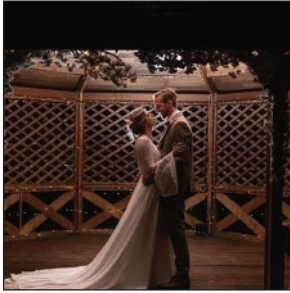

2025	60 Guest	100 Guest
Friday	£2500	£3800
Saturday	£2650	£3950
Sunday – Thursday	£2200	£3550
2026		
Friday	£2700	£4100
Saturday	£2850	£4250
Sunday – Thursday	£2350	£3750
2027		
Friday	£2900	£4400
Saturday	£3050	£4550
Sunday – Thursday	£2500	£3950

Additional adult guest - £25.00

Additional child guest - £10.00

MERCURE

HOTELS

Mercure George Washington Hotel, Golf & Spa

Stone Cellar Road, High Usworth, Washington, Tyne & Wear NE37 1PH

T: 0191 402 9988 E: weddings@georgewashington.co.uk W: www.georgewashington.co.uk