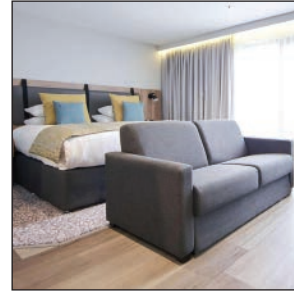

2025	60 Guest	100 Guest
Friday	£2500	£3800
Saturday	£2650	£3950
Sunday – Thursday	£2200	£3550
2026		
Friday	£2700	£4100
Saturday	£2850	£4250
Sunday – Thursday	£2350	£3750
2027		
Friday	£2900	£4400
Saturday	£3050	£4550
Sunday – Thursday	£2500	£3950

Additional adult guest - £25.00

Additional child guest - £10.00

MERCURE

HOTELS

Mercure George Washington Hotel, Golf & Spa

Stone Cellar Road, High Usworth, Washington, Tyne & Wear NE37 1PH

T: 0191 402 9988 E: weddings@georgewashington.co.uk W: www.georgewashington.co.uk